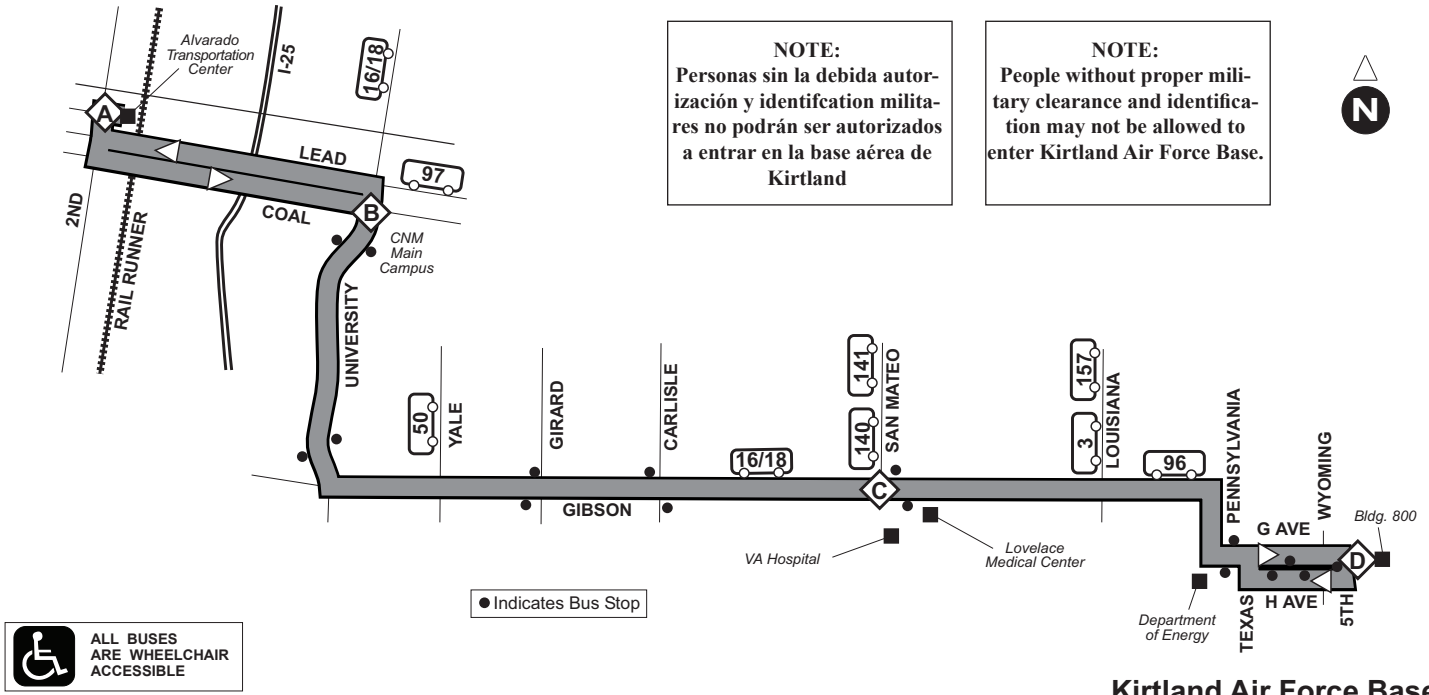

Route / Ruta 217 (Formerly #317)

Effective 8/27/2011

Downtown - Kirtland AFB Limited

Route 217 - Weekday Eastbound

Route 217 - Weekday Westbound

ALVARADO TRANSPORTATION CENTER A	UNIVERSITY & COAL B	GIBSON & SAN MATEO C	BUILDING 800 KIRTLAND AFB D
** 6:27a	6:33a	6:45a	6:54a
** 7:29a	7:35a	7:47a	7:56a
4:20p	4:26p	4:38p	4:47p

BUILDING 800 KIRTLAND AFB D	GIBSON & SAN MATEO C	UNIVERSITY & COAL B	ALVARADO TRANSPORTATION CENTER A
6:54a	7:03a	7:13a	7:21a
3:43p	3:52p	4:02p	4:10p
4:57p	5:06p	5:16p	5:24p

** For these trips the bus will wait at the ATC for passengers to transfer from the NM Rail Runner Express.

** Para estos viajes el camión esperará en el ATC para pasajeros que quieren transferir desde NM Rail Runner Express (tren).